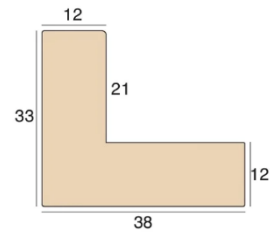

Our Frames Price List.

A word on the term “Rough Imperial”. If you are using canvases sized in inches, then the prices apply as below.

The prices include delivery within the Milton Keynes area, and fixings to fix your canvas to the frames.

Prices For Traditional Picture Frames

Size	Rough Imperial	Price
20cm x 30cm (A4)	8” x 12”	£17.95
30cm x 40cm (A3)	12” x 16”	£21.95
40cm x 40cm	16” x 16”	£22.95
40cm x 50cm	16” x 20”	£24.95
40cm x 60cm (A2)	16” x 24”	£25.95
50cm x 60cm	20” x 24”	£28.95
80cm x 40cm	32” x 16”	£55.95
80cm x 60cm	32” x 24”	£58.95

The floating frame profile is as shown right. Floating frames will be available in either black or white.

Size	Rough Imperial	Price
20cm x 30cm (A4)	8" x 12"	£26.95
30cm x 40cm (A3)	12" x 16"	£32.95
40cm x 40cm	16" x 16"	£35.95
40cm x 50cm	16" x 20"	£38.95
40cm x 60cm (A2)	16" x 24"	£41.95
50cm x 60cm	20" x 24"	£43.95
80cm x 40cm	32" x 16"	£48.95
80cm x 60cm	32" x 24"	£58.95